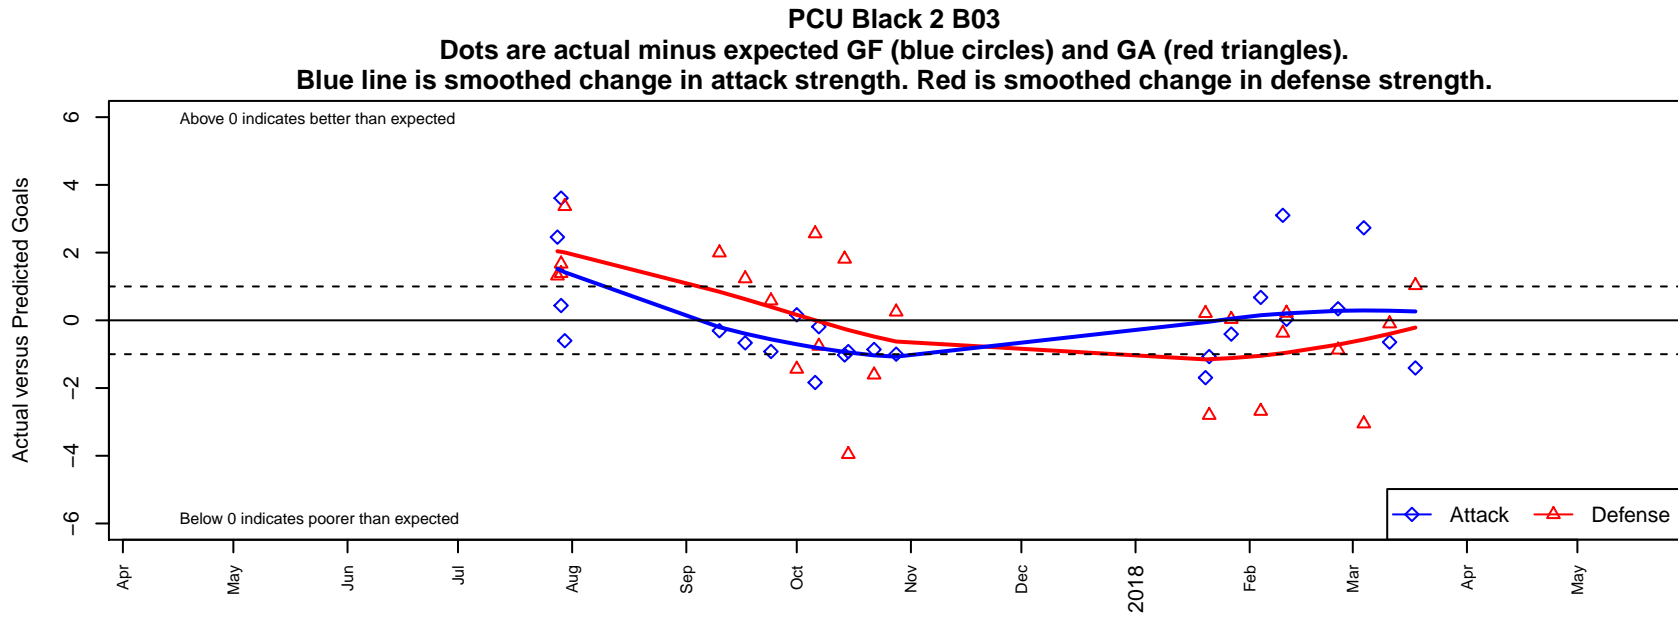

PCU Black 2 B03

Portland City United SC
 Portland, OR
 B03 total strength=1031
 attack=3.26 defense=1.52
 fall league = PTT B03 Div 2 Green
 spr league = PTT Win B03 Div 2

alt names used:
 PCU 03B BLACK 1 (OR)
 PCU 03B Black 2
 PCU 03B Black 2

Venues played:
 2017 Oswego Nike Cup Silver/Bronze U15
 2017 PTT B03 Division 2 Green
 2017 PTT Winter B03 Division 2

**attack and defense variance (black dot)
relative to other teams
and top 10 in region**